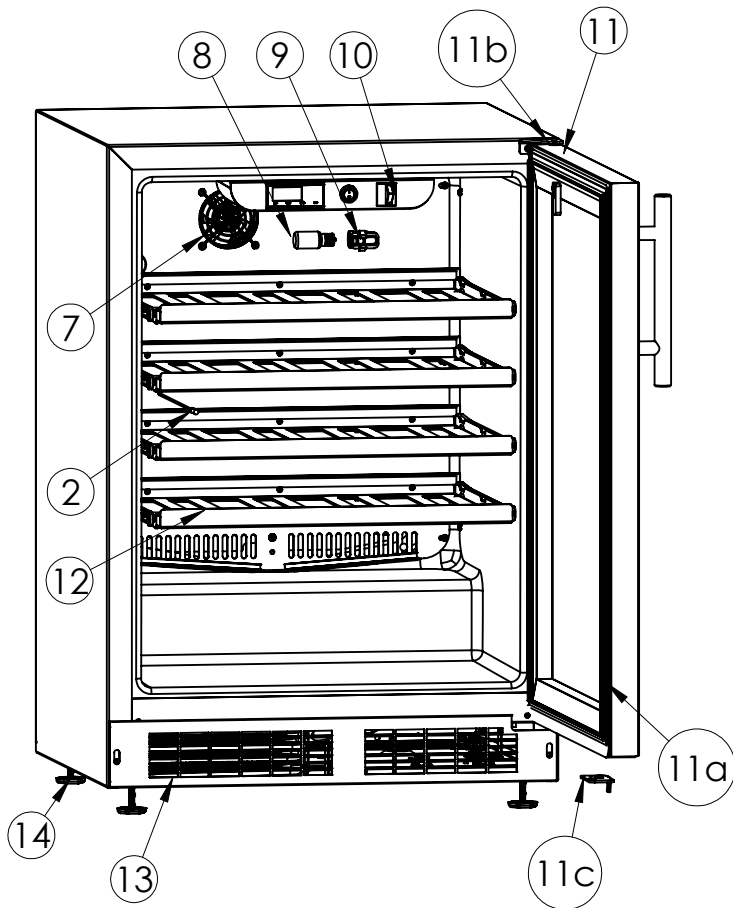

Service Parts List

marvelrefrigeration.com
800-223-3900

NL24WSG0RS2		
Item	Description	Marvel P/N
1	Microsentry Control	S41050156-29
2	CabThermistor	S41050420-BLK
3	Tecumseh Compressor	S41014681
4	Evaporator (Included Drier S41013226)	42249115
5	Condenser	42249374
6	Condenser Fan Motor, Blade & Shroud	42249159
7	Evap Fan	S41014752
8	25W Light Bulb	42248442
9	Light Socket	42244648
10	Black Rocker Light Switch	42246922
11	RH SS Door 11a. Black Gasket: S41013317-001 11b. RH Chrome Hinge PKG: 42249128 11c. RH Door Stop: 42249352	42249567
12	8-Bottle Wine Shelf	S42133355-NATNM
13	RH Black Grille	42249300
14	Leveling Legs(4)	42243808
15	Power Cord *	S41050429

* Not Pictured