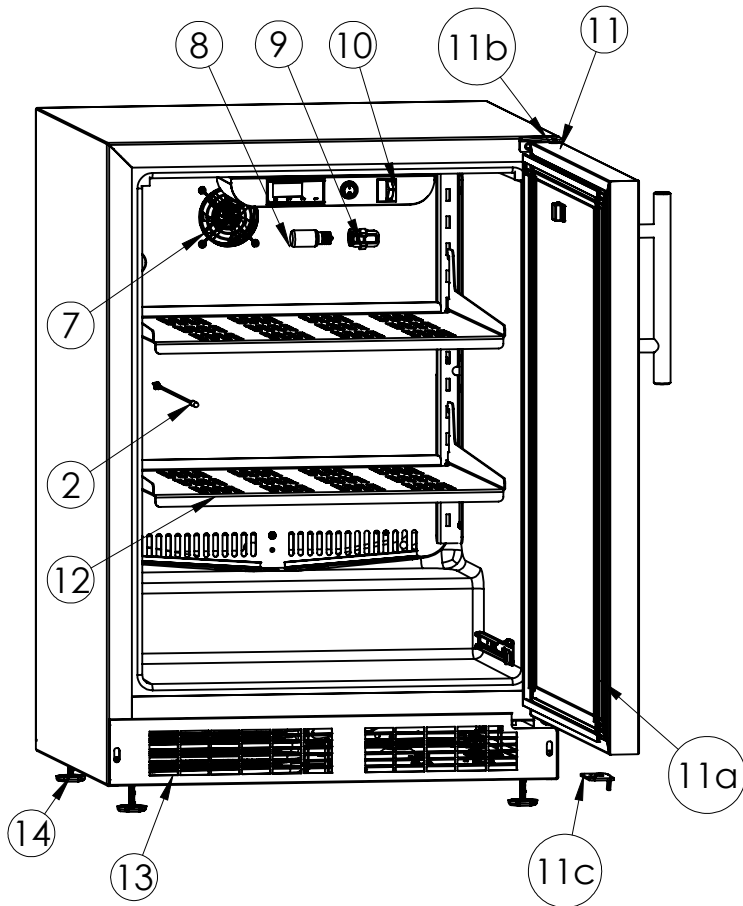

Service Parts List

marvelrefrigeration.com
800-223-3900

NL24RAS0RS1		
Item	Description	Marvel P/N
1	Microsentry Control	S41050156-28
2	CabThermistor	S41050420-BLK
3	Tecumseh Compressor	S41014681
4	Evaporator (Included Drier S41013226)	42249115
5	Condenser	42249374
6	Condenser Fan Motor, Blade & Shroud	42249159
7	Evap Fan	S41014752
8	25W Light Bulb	42248442
9	Light Socket	42244648
10	Black Rocker Light Switch	42246922
11	RH SS Door 11a. Black Gasket: S41013317-001 11b. RH Chrome Hinge PKG: 42249128 11c. RH Door Stop: 42249352	42249705
12	FreshFlo Shelf	S41013646-BLK
13	RH Black Grille	42249300
14	Leveling Legs(4)	42243808
15	Power Cord *	S41050429