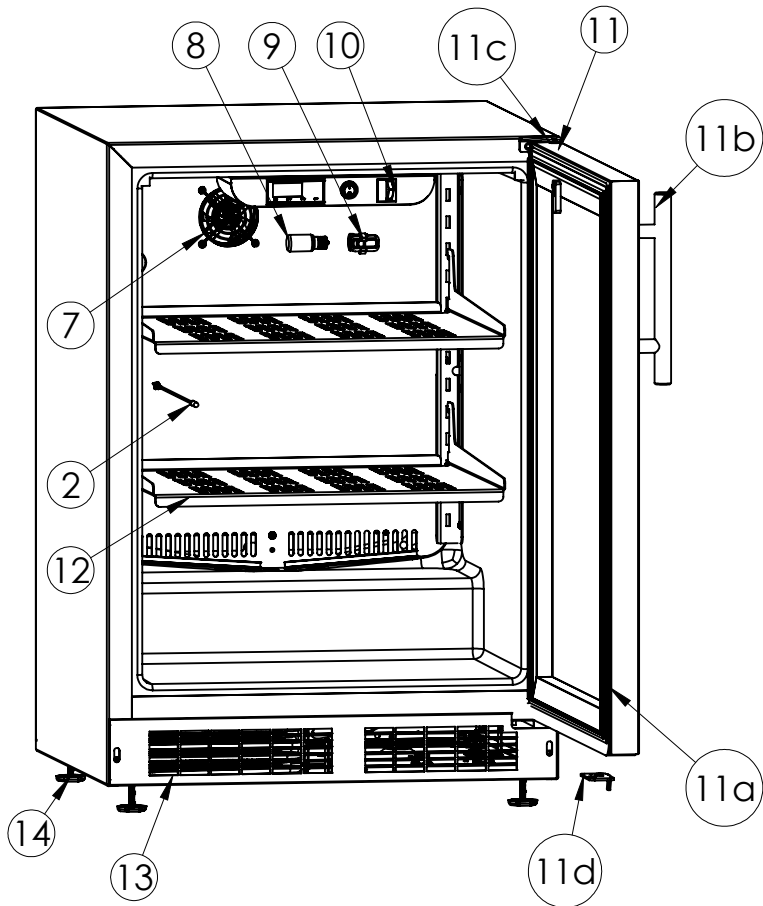

# Service Parts List

marvelrefrigeration.com  
800-223-3900

NL24BCG0RS1		
Item	Description	Marvel P/N
1	Microsentry Control	S41050156-27
2	Cab Thermistor	S41050420-BLK
3	Tecomseh Compressor	S41014681
4	Evaporator (Included Drier S41013226)	42249115
5	Condenser	42249374
6	Condenser Fan Motor, Blade & Shroud	42249159
7	Evap Fan	S41014752
8	25W Light Bulb	42248442
9	Light Socket	42244648
10	Black Rocker Light Switch	42246922
11	RH SS Door 11a. Black Gasket: S41013317-001 11b. SS Door Handle: S19276-000 11c. RH Chrome Hinge PKG: 42249128 11d. RH Door Stop: 42249352	42249567
12	FreshFlo Shelf	S41013646-BLK
13	RH Black Grille	42249300
14	Leveling Legs(4)	42243808
15	Power Cord *	S41050429