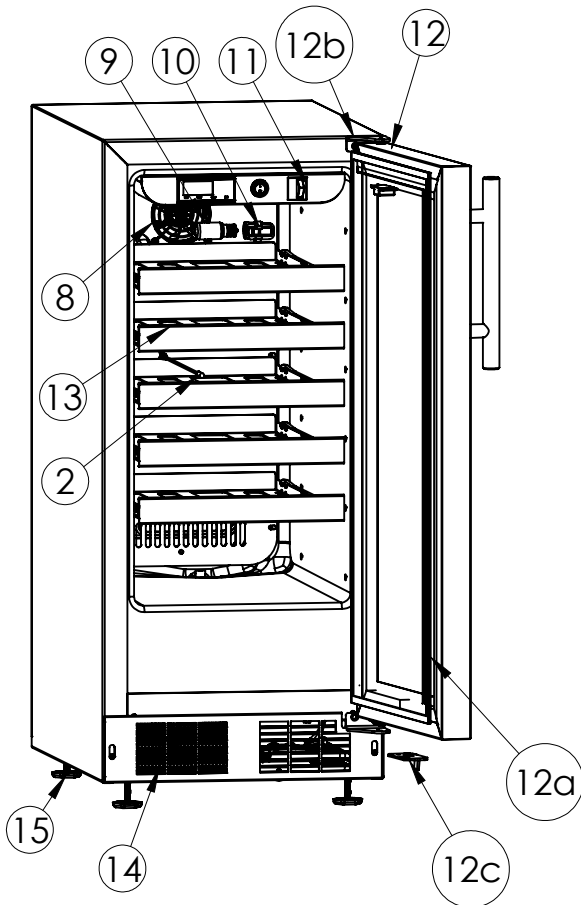

# Service Parts List

marvelrefrigeration.com  
800-223-3900

NL15WSG0RS1		
Item	Description	Marvel P/N
1	Microsentry Control	S41050156-31
2	CabThermistor	S41050420-BLK
3	Tecumseh Compressor	S41014681
4	Evaporator (Included Drier S41013226)	42249373
5	Condenser	42249375
6	Condenser Fan Motor	42248161
7	Condenser Fan Blade	42248160
8	Evap Fan	S41014752
9	25W Light Bulb	42248442
10	Light Socket	42244648
11	Black Rocker Light Switch	42246922
12	RH SS Glass Door 12a. Black Gasket: S31580-041 12b. RH Chrome Hinge PKG: 42249128 12c. RH Door Stop: 42249352	42249707
13	4-Bottle Wine Rack	S42138605-NLW
14	RH Black Grille	S41015011-BR
15	Leveling Legs(4)	42243808
16	Power Cord *	S41050429

\* Not Pictured