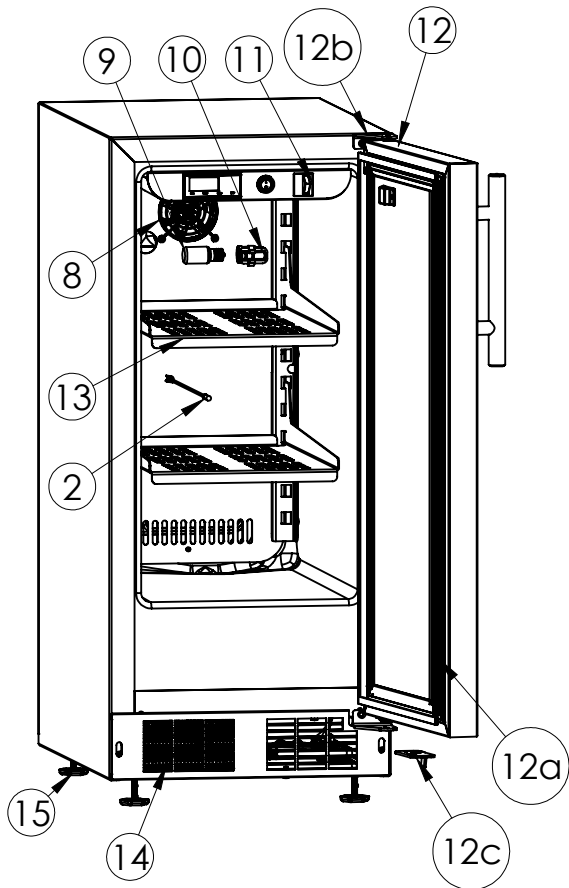

Service Parts List

marvelrefrigeration.com
800-223-3900

NL15RAS0RS1		
Item	Description	Marvel P/N
1	Microsentry Control	S41050156-30
2	CabThermistor	S41050420-BLK
3	Tecumseh Compressor	S41014681
4	Evaporator (Included Drier S41013226)	42249373
5	Condenser	42249375
6	Condenser Fan Motor	42248161
7	Condenser Fan Blade	42248160
8	Evap Fan	S41014752
9	25W Light Bulb	42248442
10	Light Socket	42244648
11	Black Rocker Light Switch	42246922
12	RH SS Door 12a. Black Gasket: S31580-041 12b. RH Chrome Hinge PKG: 42249128 12c. RH Door Stop: 42249352	42249690
13	Black Cantilevered Shelf	S41013980-BLK
14	RH Black Grille	S41015011-BR
15	Leveling Legs(4)	42243808
16	Power Cord *	S41050429