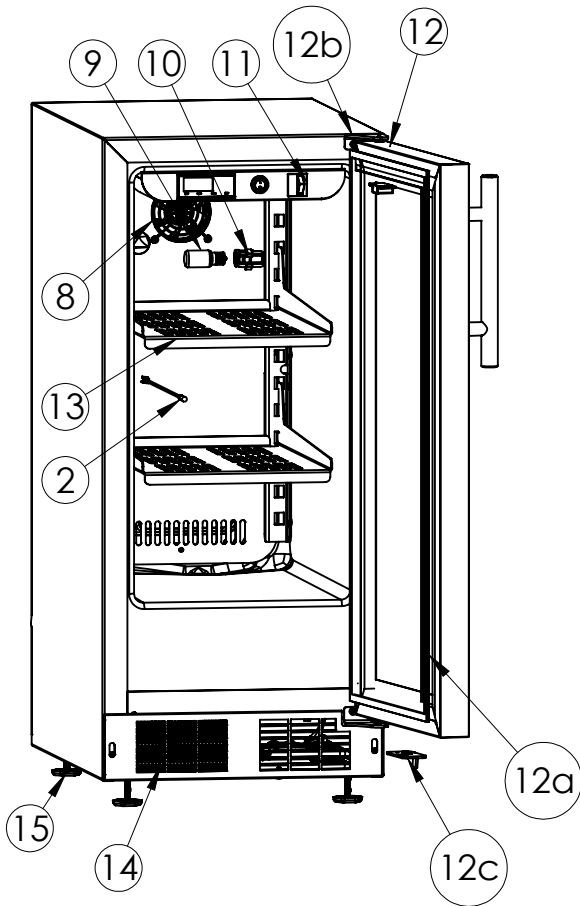

Service Parts List

marvelrefrigeration.com
800-223-3900

NL15BCG0RS1		
Item	Description	Marvel P/N
1	Microsentry Control	S41050156-30
2	CabThermistor	S41050420-BLK
3	Tecumseh Compressor	S41014681
4	Evaporator (Included Drier S41013226)	42249373
5	Condenser	42249375
6	Condenser Fan Motor	42248161
7	Condenser Fan Blade	42248160
8	Evap Fan	S41014752
9	25W Light Bulb	42248442
10	Light Socket	42244648
11	Black Rocker Light Switch	42246922
12	RH SS Glass Door 12a. Black Gasket: S31580-041 12b. RH Chrome Hinge PKG: 42249128 12c. RH Door Stop: 42249352	42249707
13	Black Cantilevered Shelf	S41013980-BLK
14	RH Black Grille	S41015011-BR
15	Leveling Legs(4)	42243808
16	Power Cord *	S41050429